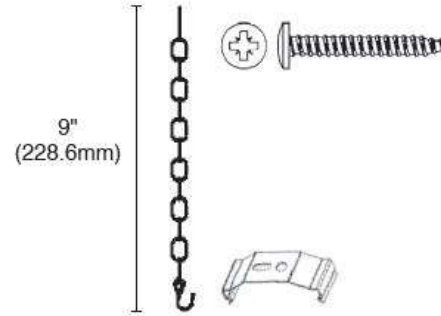

62-927

Suspension mounting is easy with mounting clips and chain included.

Comes complete with surface mount and suspension mount hardware.